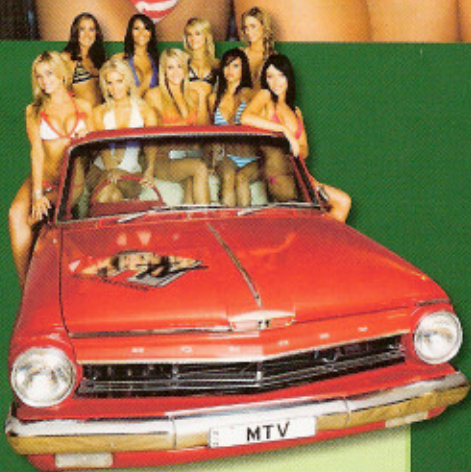

WANT MORE? FOR A SPECIAL PODCAST
OF THE MTV COVERAGE, PLUS ALL THE
USUAL WALLPAPERS AND SCREENSAVES
GO TO WWW.INSIDESPOT.COM.AU

Don't miss the one-hour special
on MTV this month, capturing all
the excitement. See guides for
screening times.

Many thanks to:

Soul
Inside Enterprises
Aprilia Scooters
PPS Hairwear
Odyssey 2020
Paparazzi Studios
Cameron Jane Make-up & Design
Coogee Bay Hotel
Robert Stein Winery & Vineyard
BayPond Production
XS Bikini - by Rachael D
Club Croc - Airlie Beach
MTV
Sony BMG
InMode Photography
Sassy Models

More info at: www.insideenterprises.com.au